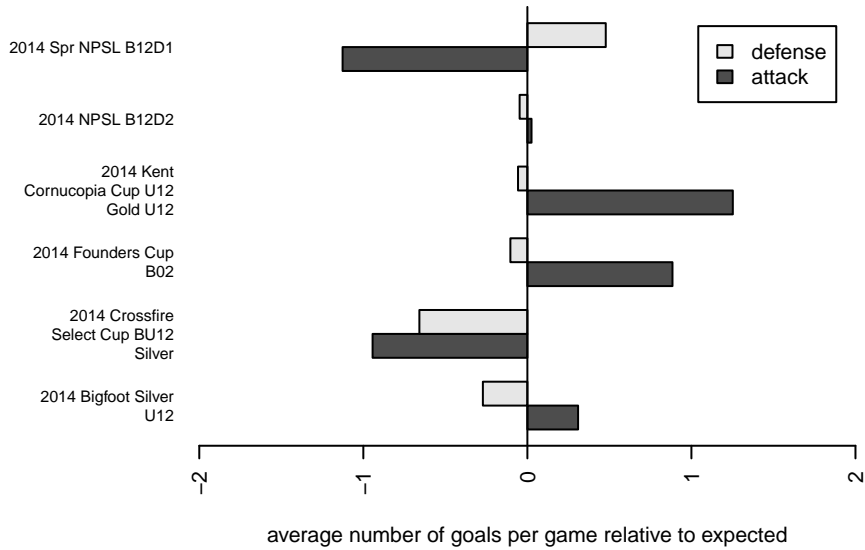

Crossfire Select Johnson B02

Crossfire Select SC
 Redmond, WA
 B02 total strength=563
 attack=0.49 defense=0.39
 fall league = NPSL B12D2
 spr league = Spr NPSL B12D1

alt names used:
 LWYSA CROSSFIRE SELECT JOHNSON ()
 Crossfire Select BU12 Johnson
 CROSSFIRE SELECT BU12 JOHNSON (WA)
 Crossfire Select B02 Johnson
 Crossfire Select B02-Johnson
 Crossfire Select B02 Johnson

Venues played:
 2014 Kent Cornucopia Cup U12 Gold U12
 2014 Crossfire Select Cup BU12 Silver
 2014 Bigfoot Silver U12
 2014 NPSL B12D2
 2014 Cranberry Cup U12-13
 2014 Founders Cup B02
 2014 Spr NPSL B12D1

**attack and defense variance (black dot)
relative to other teams
and top 10 in region**

**attack and defense rating
relative to others at age
and all opponents in last 13 months**

Performance relative to 13 month average