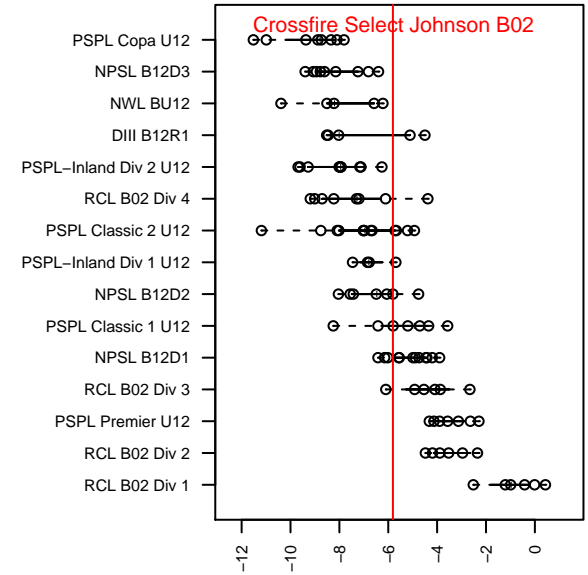

Crossfire Select Johnson B02

Crossfire Select SC
 Redmond, WA
 B02 total strength=563
 attack=0.49 defense=0.39
 fall league = NPSL B12D2
 spr league = Spr NPSL B12D1

alt names used:
 LWYSA CROSSFIRE SELECT JOHNSON ()
 Crossfire Select BU12 Johnson
 CROSSFIRE SELECT BU12 JOHNSON (WA)
 Crossfire Select B02 Johnson
 Crossfire Select B02-Johnson
 Crossfire Select B02 Johnson

Venues played:
 2014 Kent Cornucopia Cup U12 Gold U12
 2014 Crossfire Select Cup BU12 Silver
 2014 Bigfoot Silver U12
 2014 NPSL B12D2
 2014 Cranberry Cup U12-13
 2014 Founders Cup B02
 2014 Spr NPSL B12D1

**attack and defense variance (black dot)
relative to other teams
and top 10 in region**

**attack and defense rating
relative to others at age
and all opponents in last 13 months**

Performance relative to 13 month average