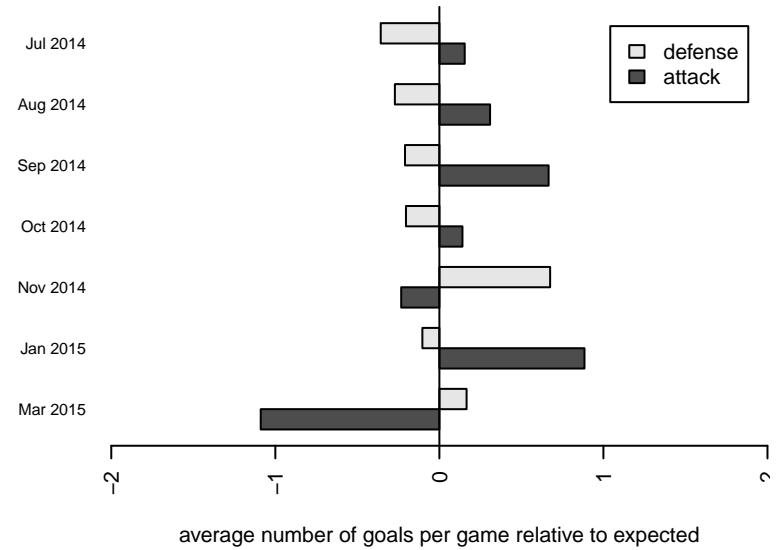

Performance relative to 13 month average