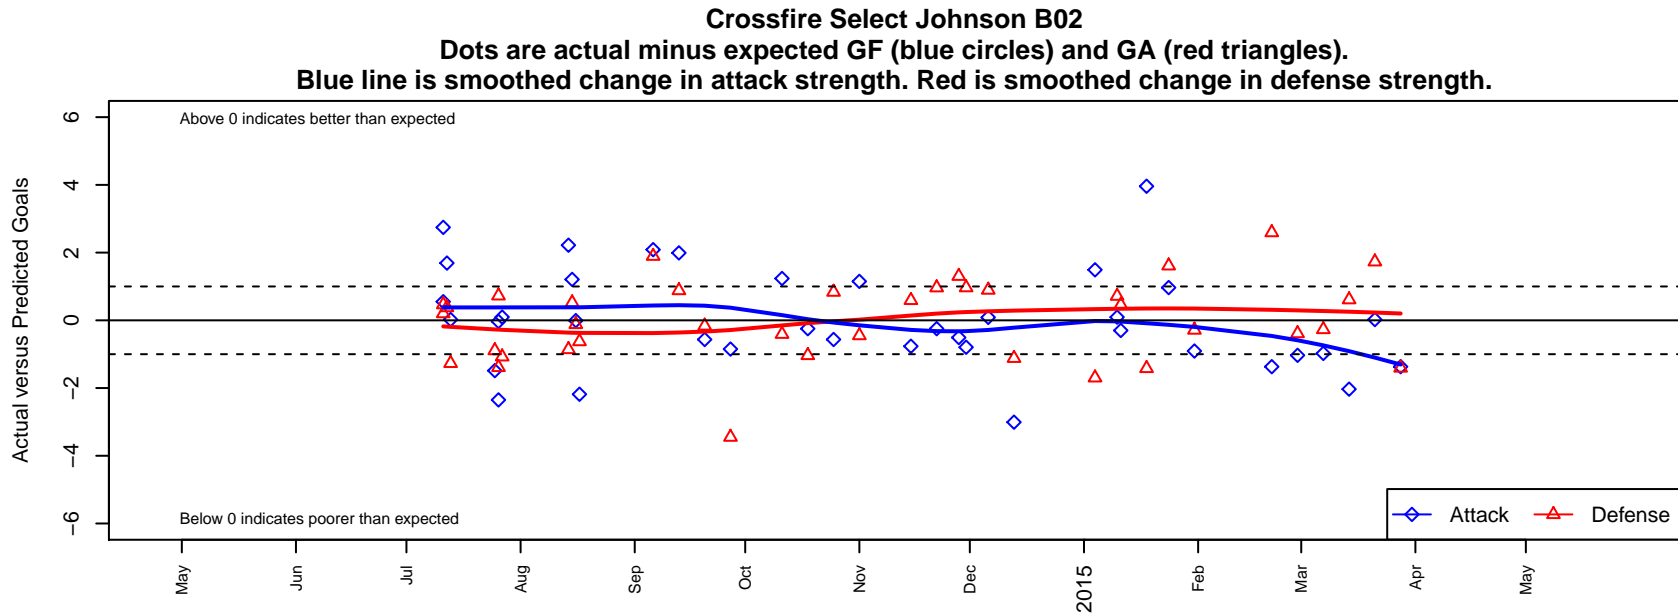

Crossfire Select Johnson B02

Crossfire Select SC
 Redmond, WA
 B02 total strength=563
 attack=0.49 defense=0.39
 fall league = NPSL B12D2
 spr league = Spr NPSL B12D1

alt names used:
 LWYSA CROSSFIRE SELECT JOHNSON ()
 Crossfire Select BU12 Johnson
 CROSSFIRE SELECT BU12 JOHNSON (WA)
 Crossfire Select B02 Johnson
 Crossfire Select B02-Johnson
 Crossfire Select B02 Johnson

**attack and defense variance (black dot)
relative to other teams
and top 10 in region**

**attack and defense rating
relative to others at age
and all opponents in last 13 months**

Performance relative to 13 month average