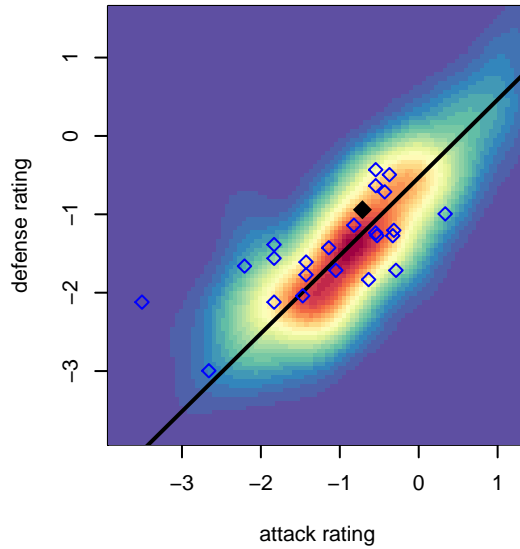

Crossfire Select Johnson B02

Crossfire Select SC
 Redmond, WA
 B02 total strength=563
 attack=0.49 defense=0.39
 fall league = NPSL B12D2
 spr league = Spr NPSL B12D1

alt names used:
 LWYSA CROSSFIRE SELECT JOHNSON ()
 Crossfire Select BU12 Johnson
 CROSSFIRE SELECT BU12 JOHNSON (WA)
 Crossfire Select B02 Johnson
 Crossfire Select B02-Johnson
 Crossfire Select B02 Johnson

**attack and defense variance (black dot)
relative to other teams
and top 10 in region**

**attack and defense rating
relative to others at age
and all opponents in last 13 months**

Performance relative to 13 month average